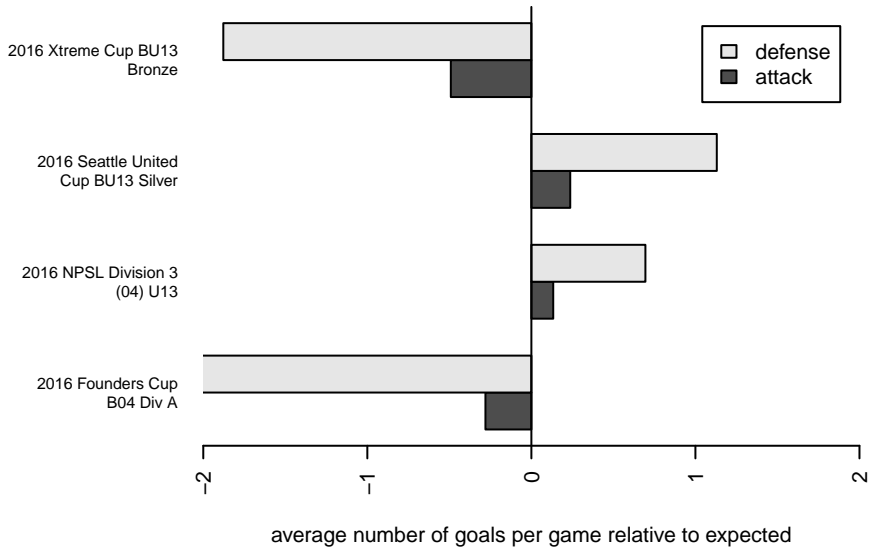

Performance relative to 13 month average