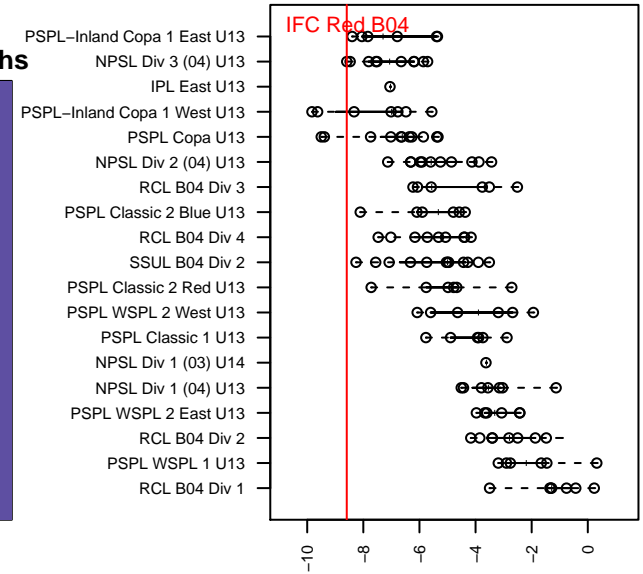

**attack and defense rating
relative to others at age
and all opponents in last 13 months**