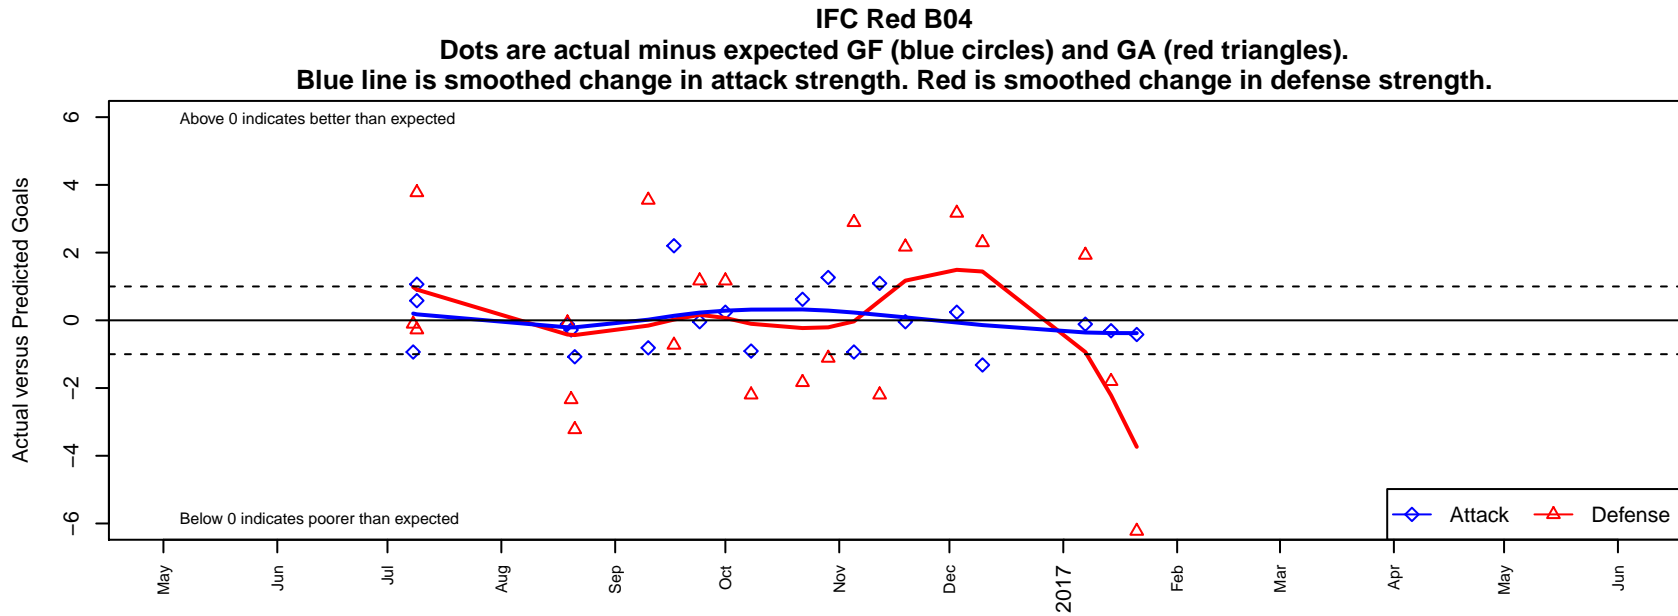

# IFC Red B04

Issaquah FC  
 Issaquah, WA  
 B04 total strength=431  
 attack=0.36 defense=0.21  
 fall league = NPSL Div 3 (04) U13  
 notes= Kieburtz 2015; Demaree 2016

alt names used:  
 IFC B04 Red/Demaree  
 Issaquah FC B04 Red  
 Issaquah FC Demaree B04 Red  
 IFC B04–Demaree

Venues played:  
 2016 Seattle United Cup BU13 Silver  
 2016 Xtreme Cup BU13 Bronze  
 2016 NPSL Division 3 (04) U13  
 2016 Founders Cup B04 Div A

**attack and defense variance (black dot)  
relative to other teams  
and top 10 in region**