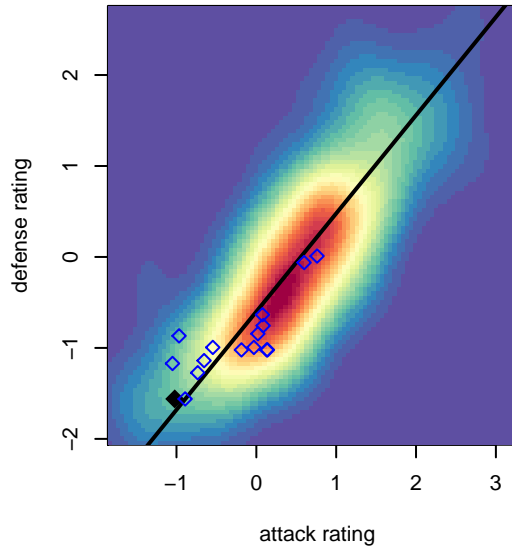

**attack and defense rating
relative to others at age
and all opponents in last 13 months**