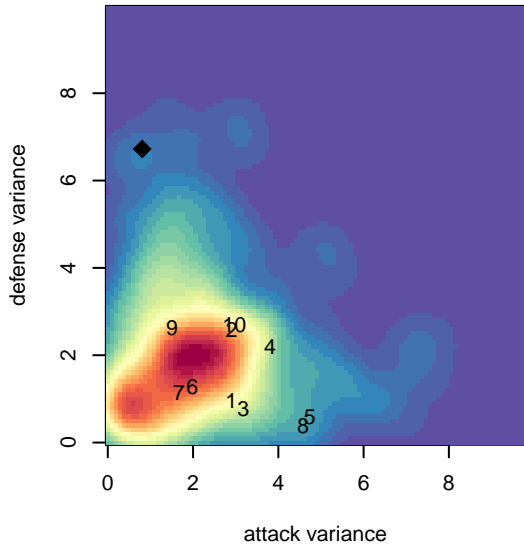

# IFC Red B04

Issaquah FC  
 Issaquah, WA  
 B04 total strength=431  
 attack=0.36 defense=0.21  
 fall league = NPSL Div 3 (04) U13  
 notes= Kieburtz 2015; Demaree 2016

alt names used:  
 IFC B04 Red/Demaree  
 Issaquah FC B04 Red  
 Issaquah FC Demaree B04 Red  
 IFC B04–Demaree

Venues played:  
 2016 Seattle United Cup BU13 Silver  
 2016 Xtreme Cup BU13 Bronze  
 2016 NPSL Division 3 (04) U13  
 2016 Founders Cup B04 Div A

**attack and defense variance (black dot)  
relative to other teams  
and top 10 in region**